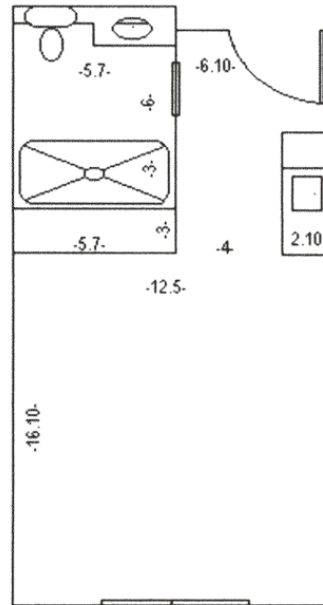

Studio Apartment -
Flat front windows
Approximately 352 square feet

Studio Apartment -
Angled front windows
Approximately 332 square feet