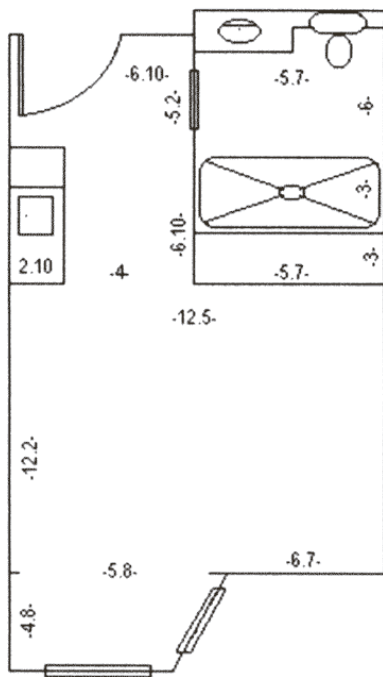

Studio Apartment -
Flat front windows
Approximately 352 square feet

Studio Apartment -
Angled front windows
Approximately 332 square feet